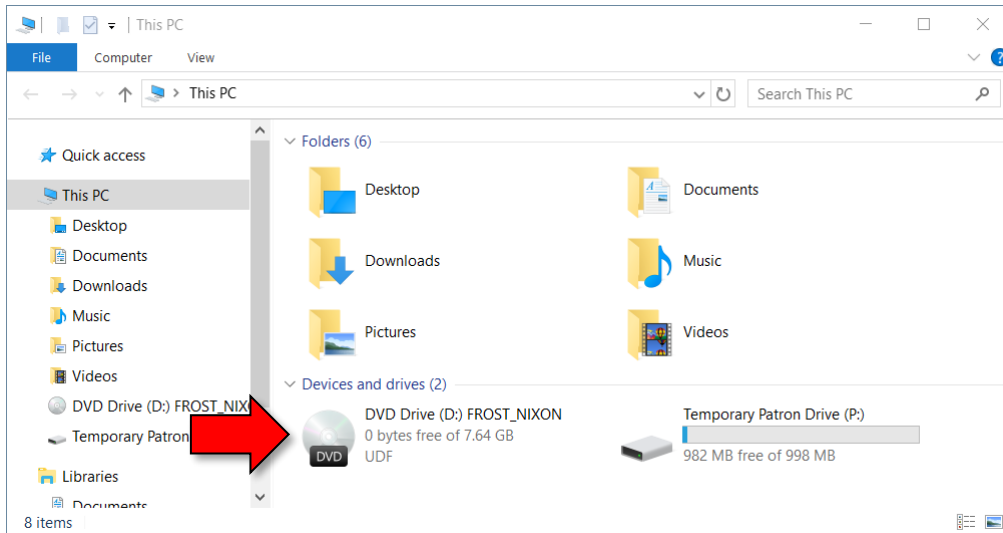

Playing DVDs

1. Insert the **DVD disc** into the DVD drive. Wait approximately 15 seconds for the DVD to load.
2. Launch File Explorer by clicking its icon in the task bar.
3. Double-click “**DVD Drive (D:)**” drive.

4. VLC Media Player will open. The DVD will start playing automatically.
5. To go to full screen, click the Video menu, then click Fullscreen.

6. Press Esc to get out of full screen.