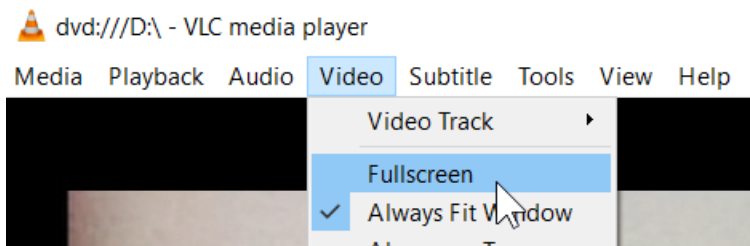

Playing DVDs

1. Insert the **DVD disc** into the DVD drive. Wait approximately 15 seconds for the DVD to load.
2. Launch File Explorer by clicking its icon in the task bar.
3. Double-click “**DVD Drive (D:)**” drive.

4. VLC Media Player will open. The DVD will start playing automatically.
5. To go to full screen, click the Video menu, then click Fullscreen.

6. Press Esc to get out of full screen.